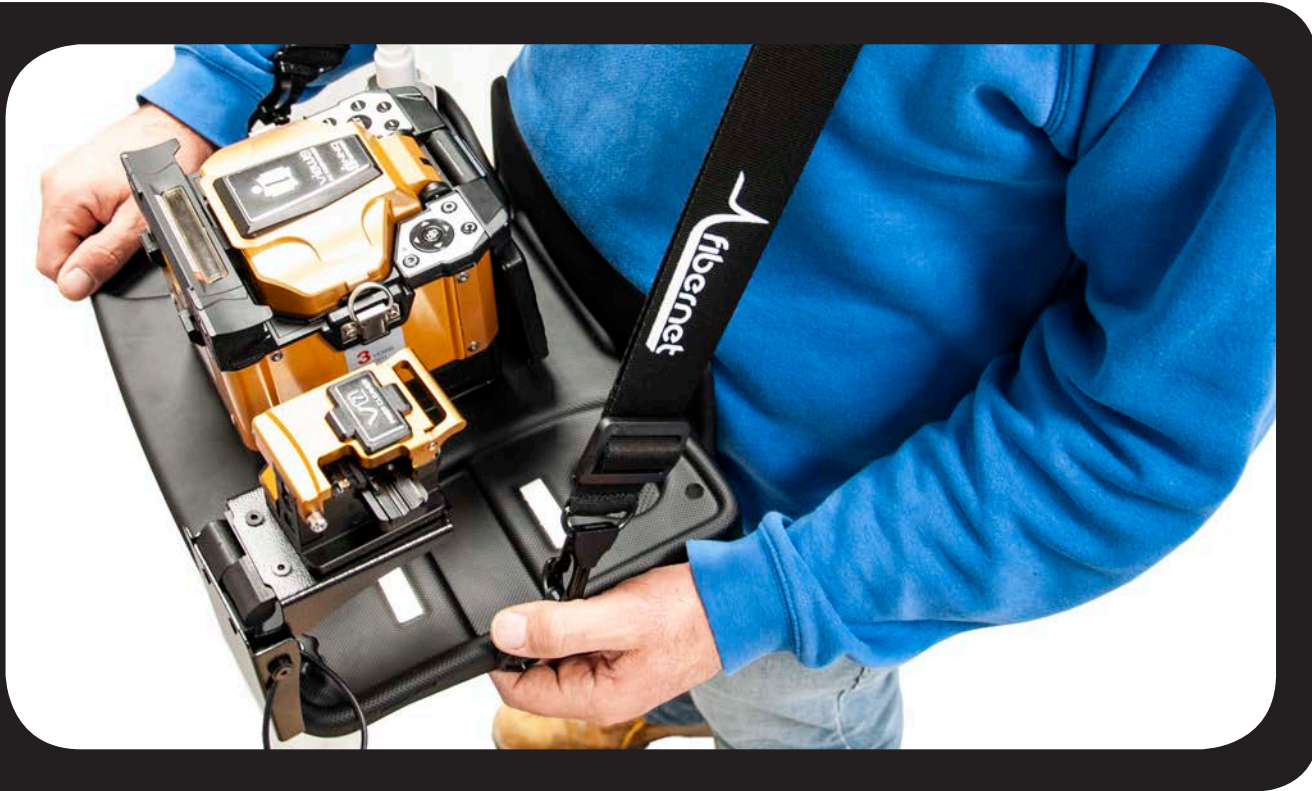

Un1co mobile

Work **safe**,
in every **situation**

All your equipment,
within reach

Un1co mobile's benefits

Lightweight

Easy working

Time saving

Safe working

Money saving