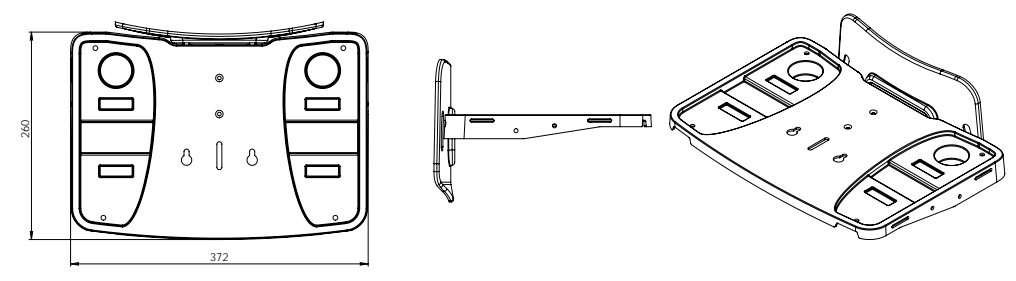

Un1co mobile

Technical Specifications

Width: 372 mm (14.65 inches)
Depth: 260 mm (10.24 inches)
Material: ABS
Applicable splicers: Main models available on the market
Applicable cleavers: Main models available on the market