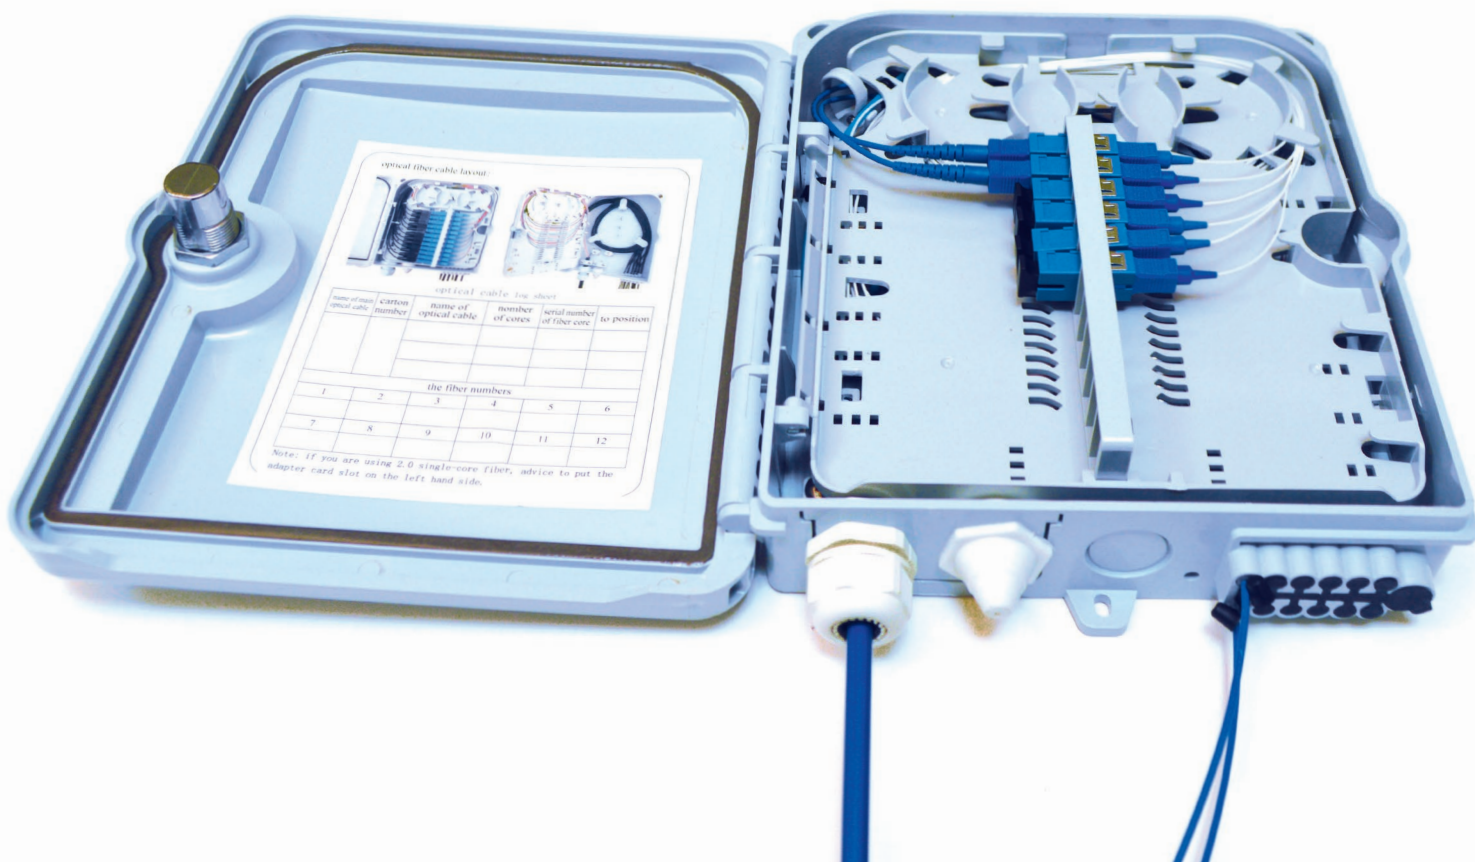

# OPTICAL BOX 12 F.O.

Cable entries of different sizes  
Connections SC Simplex or LC Duplex  
IP65

# OPTICAL BOX 12 F.O.z

The 12 f.o. optical box, with IP65 degree of protection, allows the termination of 12 fibers inside an independent splicing card prepared for housing SC Simplex or LC Duplex adapters.

## TECHNICAL SPECIFICATIONS

HEIGHT	235 mm
WIDTH	205 mm
DEPTH	60 mm
TYPE ADAPTER	SC Simplex - LC Duplex
NUMBER OF POSITIONS	12
NUMBER OF CABLE INPUTS	2
PROTECTION DEGREE	IP65
MATERIAL	ABS
COLOR	RAL 7035 Grey
OPERATING TEMPERATURE	-40 ÷ +60 °C