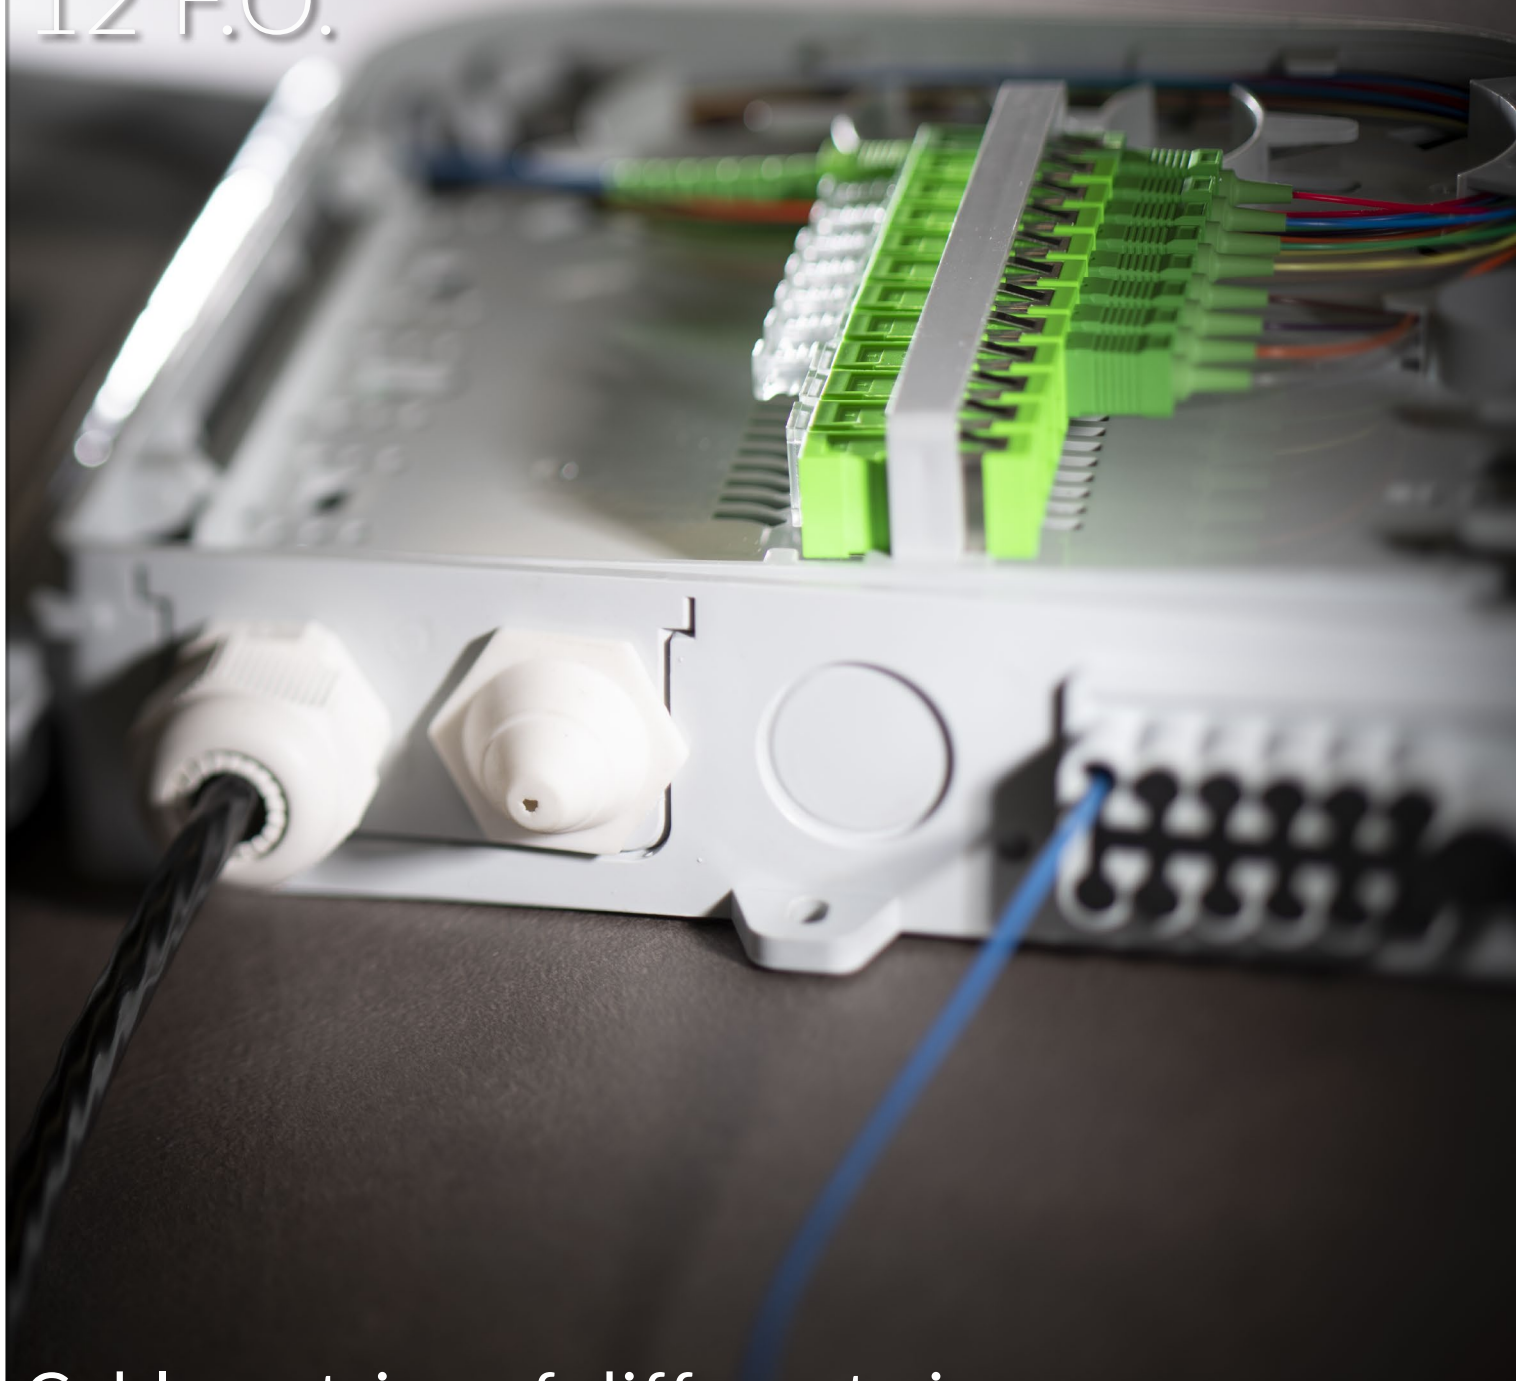

# OPTICAL BOX 12 F.O.

Cable entries of different sizes  
Connections SC Simplex or LC Duplex  
IP65

# OPTICAL BOX 12 F.O.z

The 12 f.o. optical box, with IP65 degree of protection, allows the termination of 12 fibers inside an independent splicing card prepared for housing SC Simplex or LC Duplex adapters.

## TECHNICAL SPECIFICATIONS

HEIGHT	235 mm
WIDTH	205 mm
DEPTH	60 mm
TYPE ADAPTER	SC Simplex - LC Duplex
NUMBER OF POSITIONS	12
NUMBER OF CABLE INPUTS	2
PROTECTION DEGREE	IP65
MATERIAL	ABS
COLOR	RAL 7035 Grey
OPERATING TEMPERATURE	-40 ÷ +60 °C