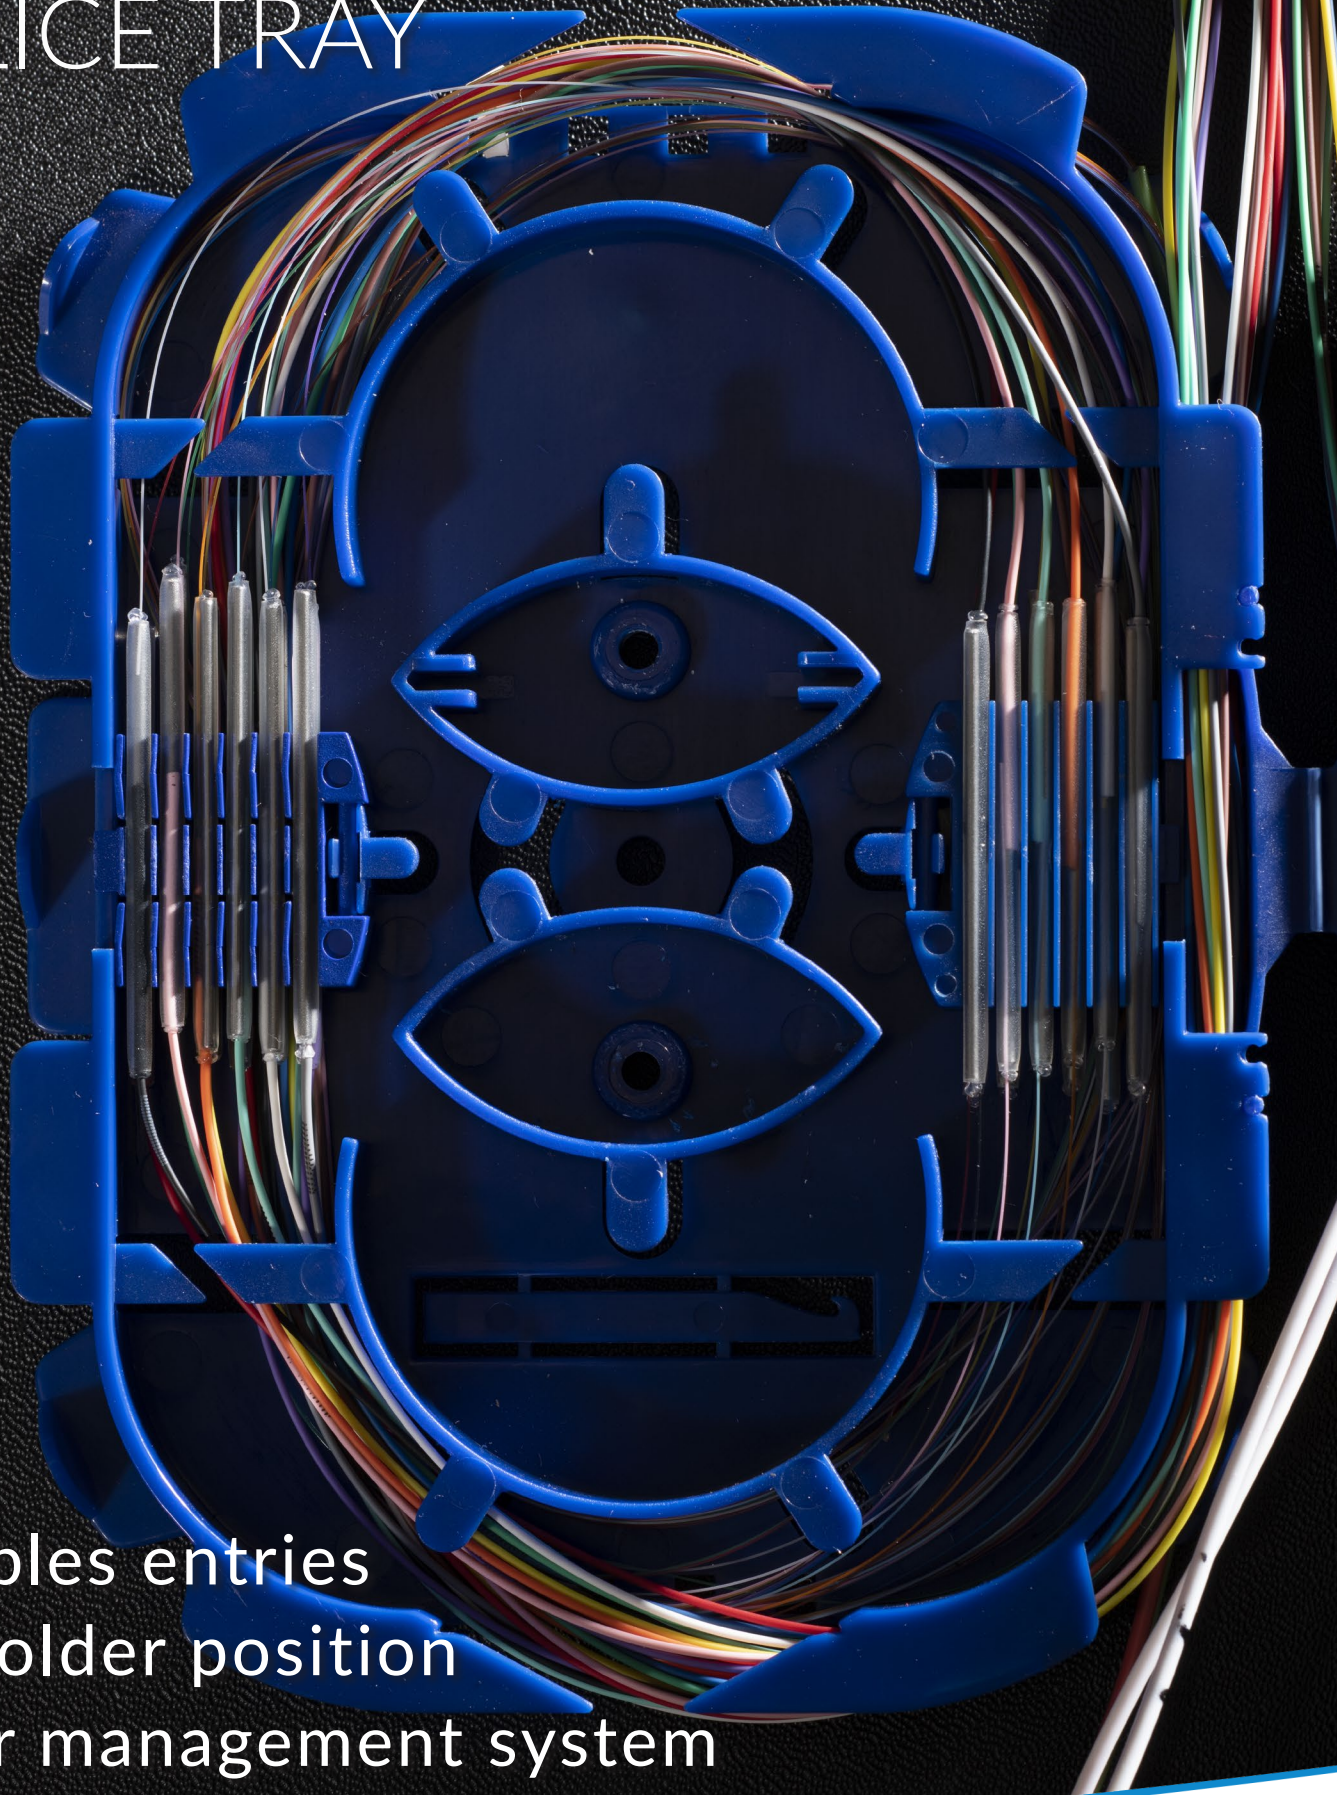

# 24 F.O. SPLICE TRAY

4 cables entries  
24 holder position  
Fiber management system

# 24 F.O. SPLICE TRAY

The junction cards are used inside the optical drawers to house the joints and manage the riches of the fibers, ensuring their correct radius of curvature.

## TECHNICAL SPECIFICATIONS

HEIGHT	13 mm
WIDTH	162 mm
DEPTH	124 mm
WEIGHT	81 gr
MATERIAL	ABS
COLOR	Blue
OPERATING TEMPERATURE	-40 ÷ +60 °C