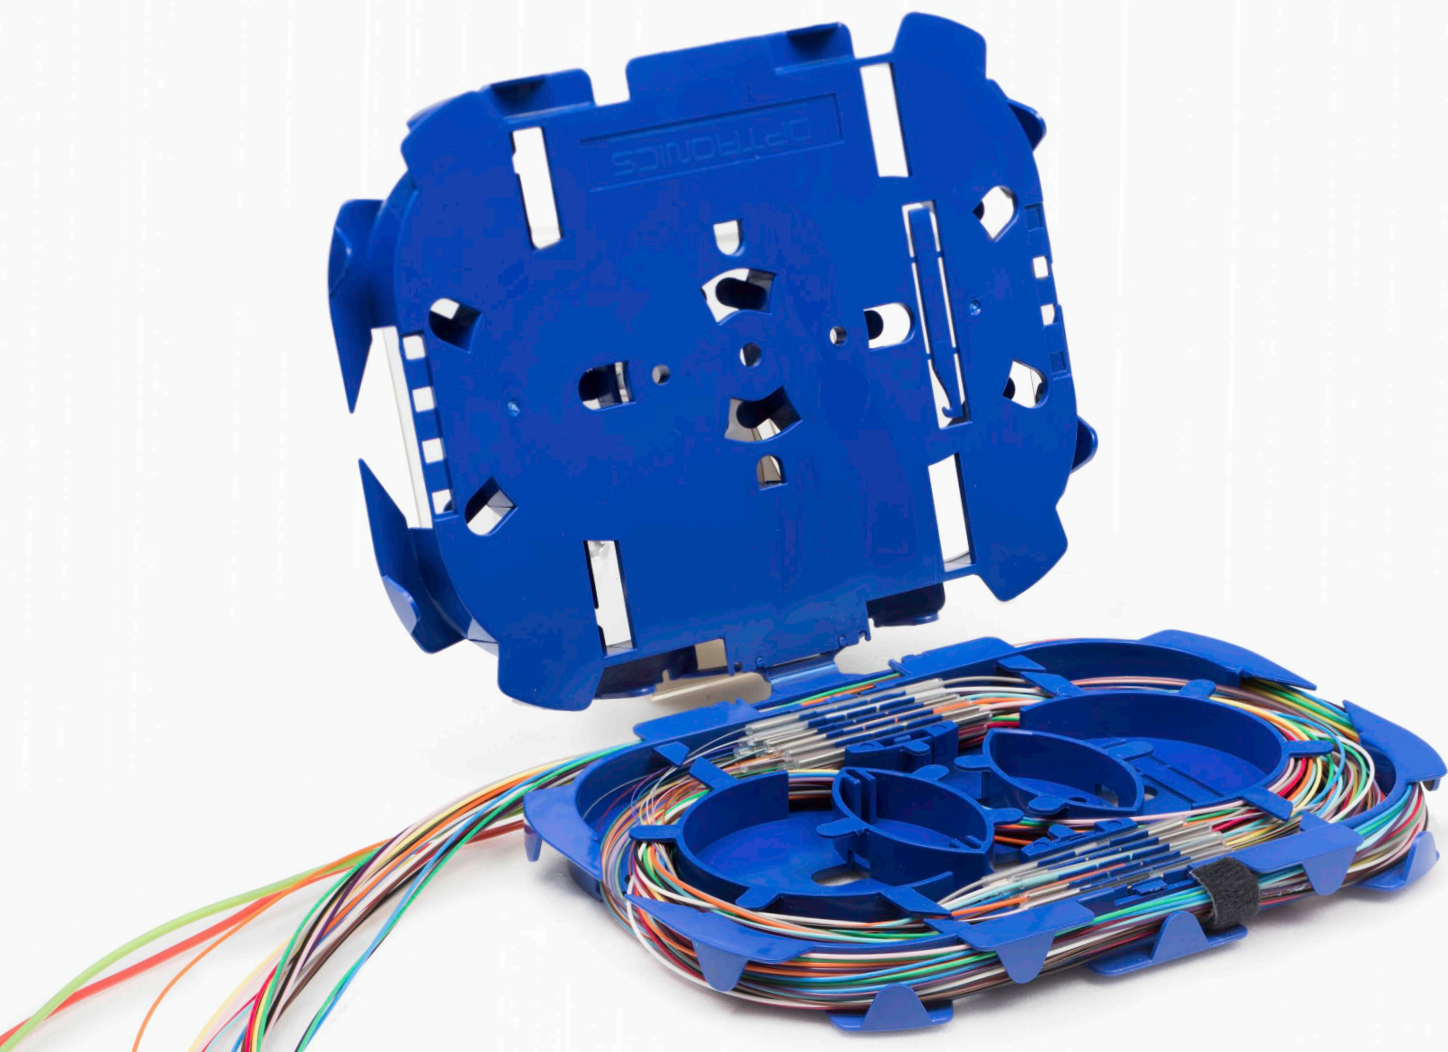

# 24 F.O. SPLICE TRAY

4 cables entries  
24 holder position  
Fiber management system

# 24 F.O. SPLICE TRAY

The junction cards are used inside the optical drawers to house the joints and manage the riches of the fibers, ensuring their correct radius of curvature.

## TECHNICAL SPECIFICATIONS

HEIGHT	13 mm
WIDTH	162 mm
DEPTH	124 mm
WEIGHT	81 gr
MATERIAL	ABS
COLOR	Blue
OPERATING TEMPERATURE	-40 ÷ +60 °C