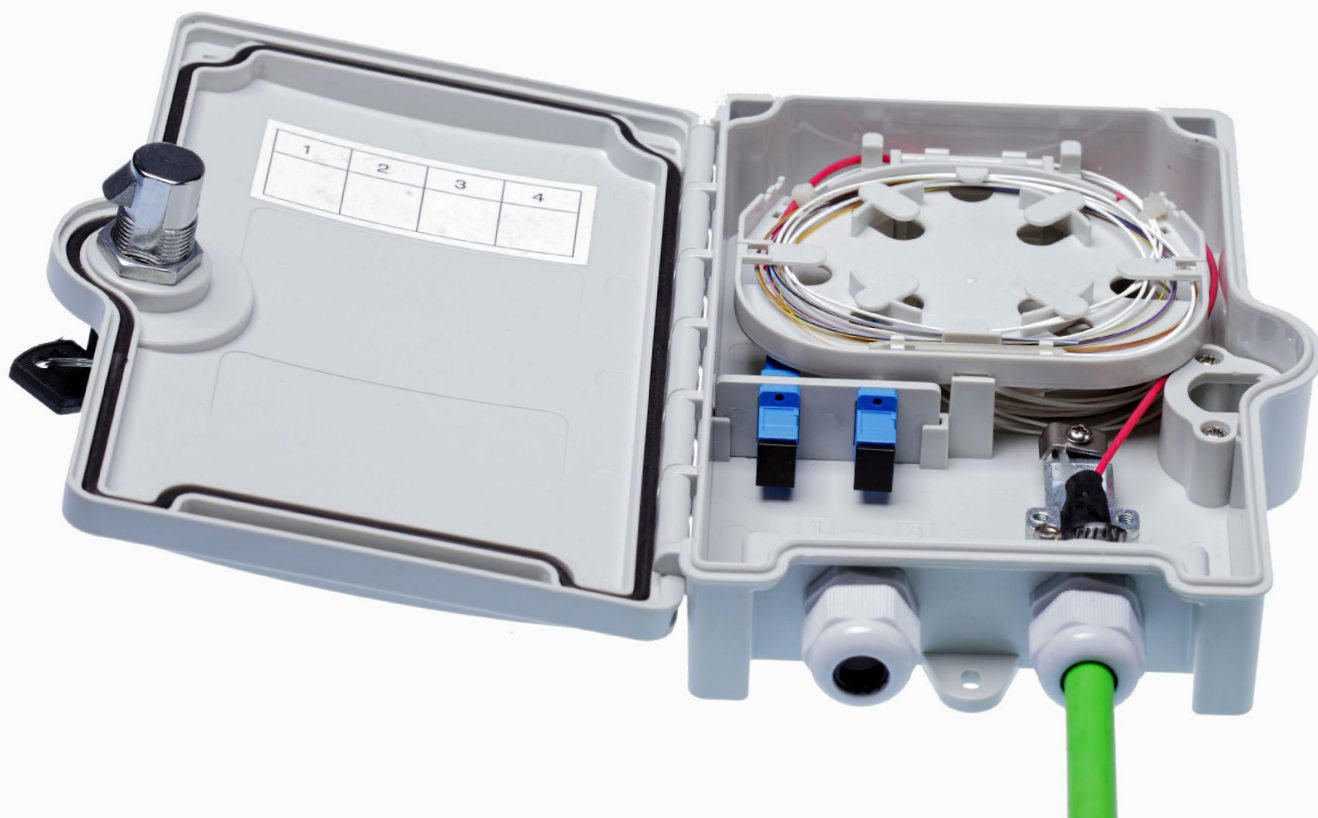

# OPTICAL BOX 4 F.O.

IP65  
Compact  
Cable entry of different sizes

# OPTICAL BOX

4 F.O.

With an IP65 protection rating, this box, which allows the management of 4 optical fibers, it is also suitable for outdoor applications.

## TECHNICAL SPECIFICATIONS

HEIGHT	48 mm
WIDTH	201 mm
DEPTH	156 mm
TYPE ADAPTER	SC Simplex - LC Duplex
MAXIMUM NUMBER OF FIBERS	4
NUMBER OF DOORS	2
NUMBER OF CABLE INPUTS	1
NUMBER OF CABLE OUTPUT	1
MATERIAL	ABS
PROTECTION DEGREE	IP65
OPERATING TEMPERATURE	-40 ÷ +50 °C