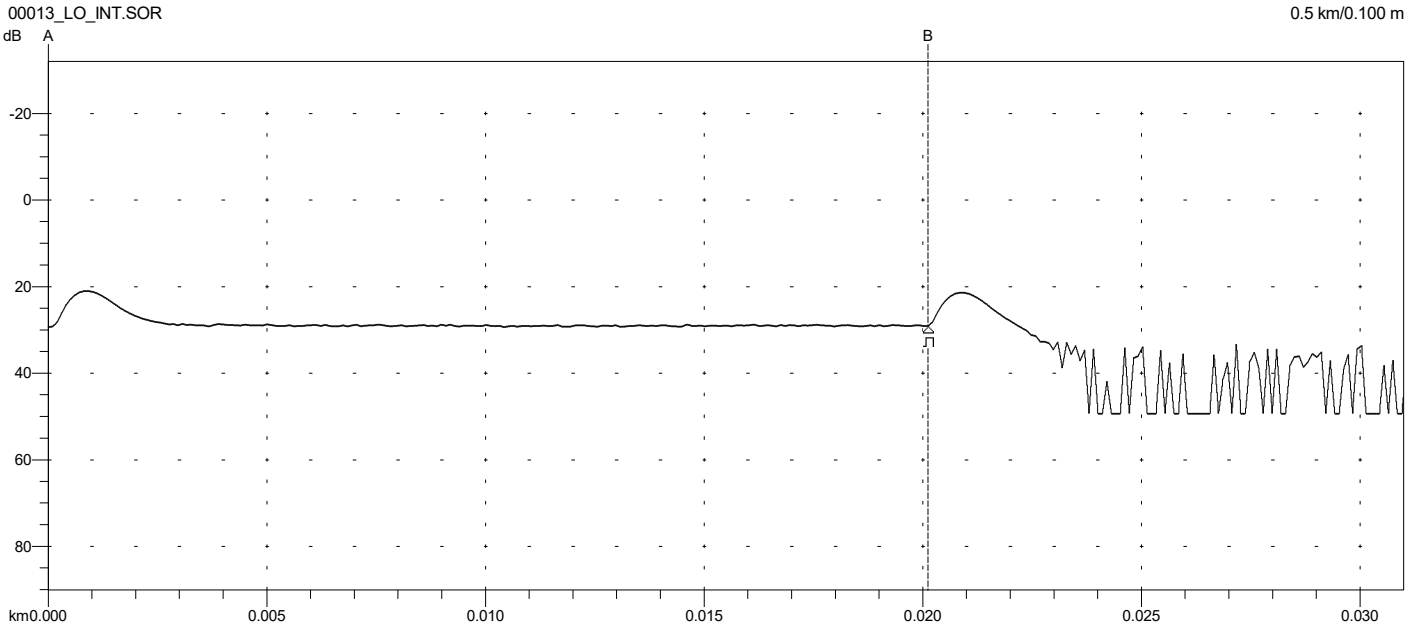

FIBERNET

Anritsu NetWorks/OTDR - Version 5.0.00
Date: 08/10/2023 Time: 08:40 AM

A: 0.0000 km B: 0.0201 km A -> B: 0.0201 km	Index: 1.468200 2-Point Loss: -0.204 dB Reflectance: N/A	[H] 3ns / 0.3m Avg: Fast 12288 /1550 nm/SM

Analysis Results -- 00013_LO_INT.SOR

Feature #/Type	Location (km)	Event-Event (dB) (dB/Km)	Loss (dB)	Refl (dB)
1/E	0.0201	-0.22-10.749	>3.00	>-61.13

Overall (End-to-End) Loss: -0.22 dB

```
Primary Trace: 00013_LO_INT.SOR
Date: 08/09/23 Range: 0.5 km
Time: 06:37 PM Resolution: 0.100 m
Product Type: MT9085B-05 Pulse Width: 3 ns
Opt. Module: Index: 1.468200
Fiber Type: Singlemode WaveLength: 1550 nm
FAS Thresholds: Horz. Shift: 0.0000 km
Loss: 0.05 dB Vert. Shift: 0.00 dB
Reflectance: -60.00 dB No. Averages: 12288
Fiber Break: 3.00 dB
Backscatter: -81.50 Trace Type: Anr SR4731
Trace Flags: Analysis
ORL: N/A
```

----- Page 1 -----

Language: IT
Cable ID:
Fiber ID: 80
Wavelength: 1550
Org. Loc:
Term. Loc:
Cable Code:
Condition: OT
Operator:
Comment:
Supplier: Anritsu
OTDR Model: MT9085B-055
S/N: 6272566725
Optics Mod:
S/N:
S/W Rev.: 2.03
Other: