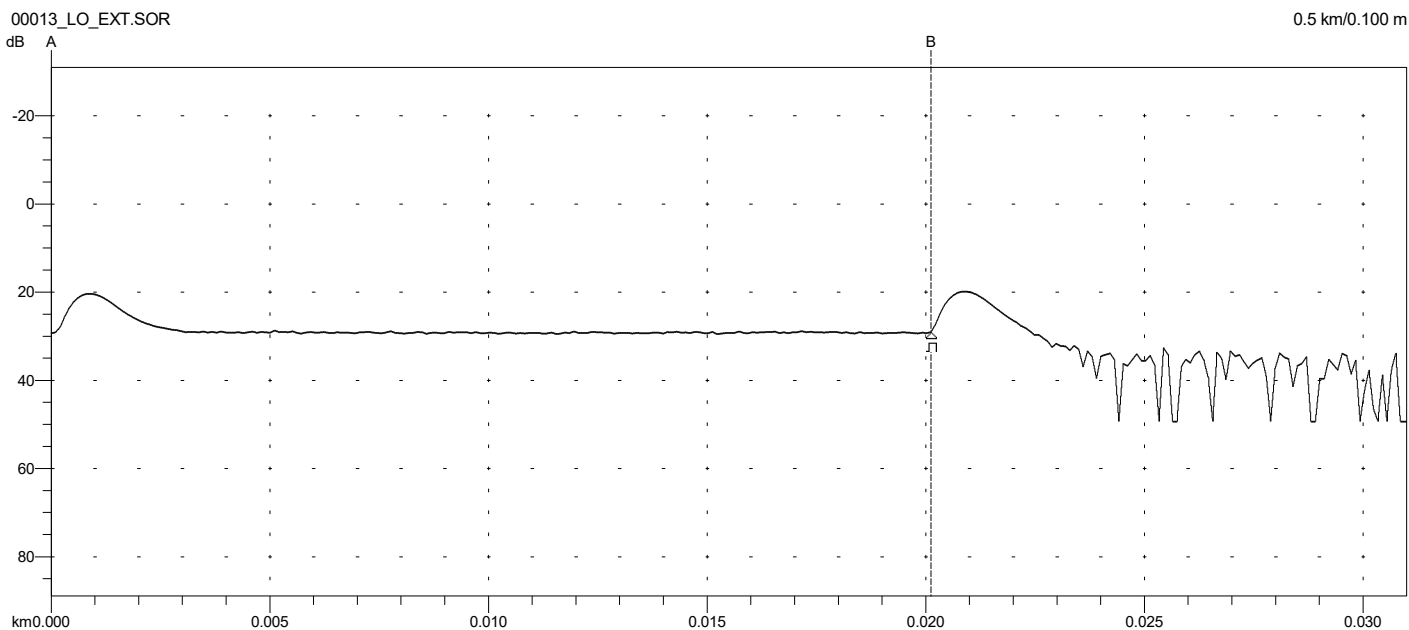

FIBERNET

Anritsu NetWorks/OTDR - Version 5.0.00
Date: 08/10/2023 Time: 08:40 AM

A: 0.0000 km B: 0.0201 km A -> B: 0.0201 km	Index: 1.468200 2-Point Loss: -0.260 dB Reflectance: N/A	[H] 3ns / 0.3m Avg: Fast 12288 /1550 nm/SM

Analysis Results -- 00013_LO_EXT.SOR

Feature #/Type	Location (km)	Event-Event (dB) (dB/Km)	Loss (dB)	Refl (dB)
1/E	0.0201	0.05 2.286	>3.00	>-57.64

Overall (End-to-End) Loss: 0.05 dB

```
Primary Trace: 00013_LO_EXT.SOR
Date: 08/09/23 Range: 0.5 km
Time: 06:34 PM Resolution: 0.100 m
Product Type: MT9085B-05 Pulse Width: 3 ns
Opt. Module: Index: 1.468200
Fiber Type: Singlemode WaveLength: 1550 nm
FAS Thresholds: Horz. Shift: 0.0000 km
Loss: 0.05 dB Vert. Shift: 0.00 dB
Reflectance: -60.00 dB No. Averages: 12288
Fiber Break: 3.00 dB
Backscatter: -81.50 Trace Type: Anr SR4731
Trace Flags: Analysis
ORL: N/A
```

----- Page 1 -----

Language: IT
Cable ID:
Fiber ID: 80
Wavelength: 1550
Org. Loc:
Term. Loc:
Cable Code:
Condition: OT
Operator:
Comment:
Supplier: Anritsu
OTDR Model: MT9085B-055
S/N: 6272566725
Optics Mod:
S/N:
S/W Rev.: 2.03
Other: