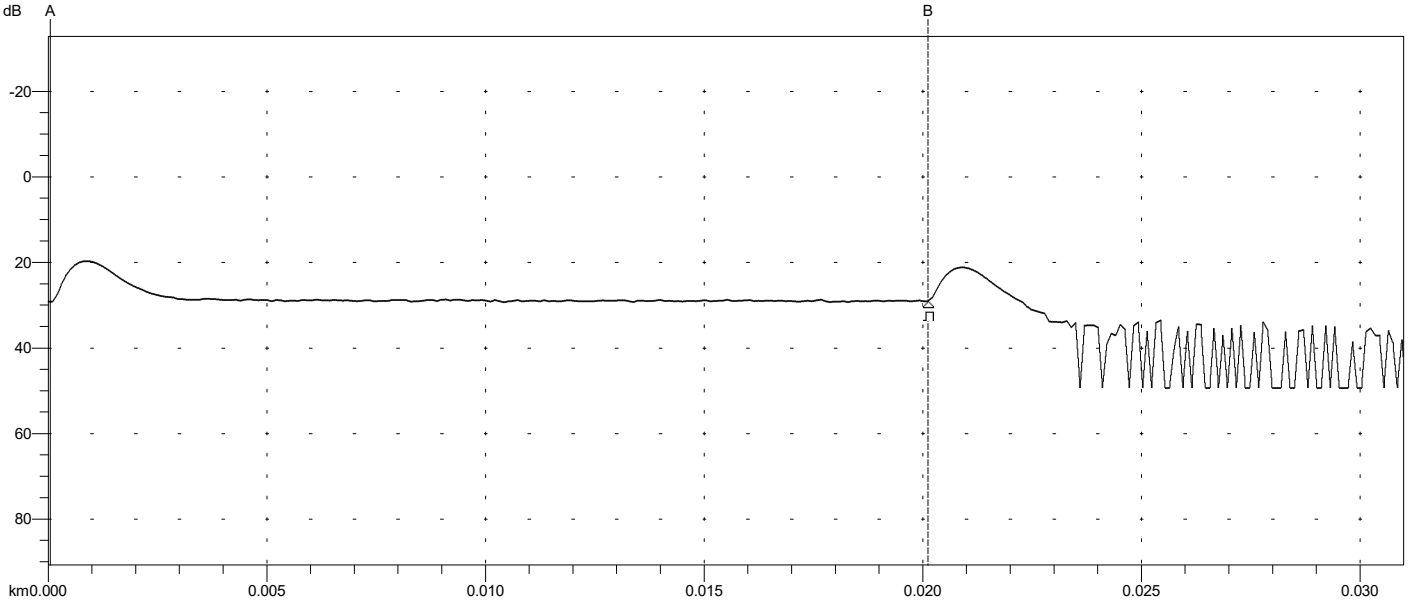

FIBERNET

Anritsu NetWorks/OTDR - Version 5.0.00
Date: 08/10/2023 Time: 08:43 AM

00035_LO_INT.SOR

0.5 km/0.100 m

A: 0.0000 km B: 0.0201 km A -> B: 0.0201 km	Index: 1.468200 2-Point Loss: -0.112 dB Reflectance: N/A	[H] 3ns / 0.3m Avg: Fast 12288 /1550 nm/SM

Analysis Results -- 00035_LO_INT.SOR

Feature #/Type	Location (km)	Event-Event (dB) (dB/Km)	Loss (dB)	Refl (dB)
1/E	0.0201	-0.17 -8.413	>3.00	>-60.84

Overall (End-to-End) Loss: -0.17 dB

```
Primary Trace: 00035_LO_INT.SOR
Date: 08/09/23 Range: 0.5 km
Time: 06:04 PM Resolution: 0.100 m
Product Type: MT9085B-05 Pulse Width: 3 ns
Opt. Module: Index: 1.468200
Fiber Type: Singlemode WaveLength: 1550 nm
FAS Thresholds: Horz. Shift: 0.0000 km
Loss: 0.05 dB Vert. Shift: 0.00 dB
Reflectance: -60.00 dB No. Averages: 12288
Fiber Break: 3.00 dB
Backscatter: -81.50 Trace Type: Anr SR4731
Trace Flags: Analysis
ORL: N/A
```

```
----- Page 1 -----
| Language: IT |
| Cable ID: |
| Fiber ID: 80 |
| Wavelength: 1550 |
| Org. Loc: |
| Term. Loc: |
| Cable Code: |
| Condition: OT |
| Operator: |
| Comment: |
| Supplier: Anritsu |
| OTDR Model: MT9085B-055 |
| S/N: 6272566725 |
| Optics Mod: |
| S/N: |
| S/W Rev.: 2.03 |
| Other: |
```