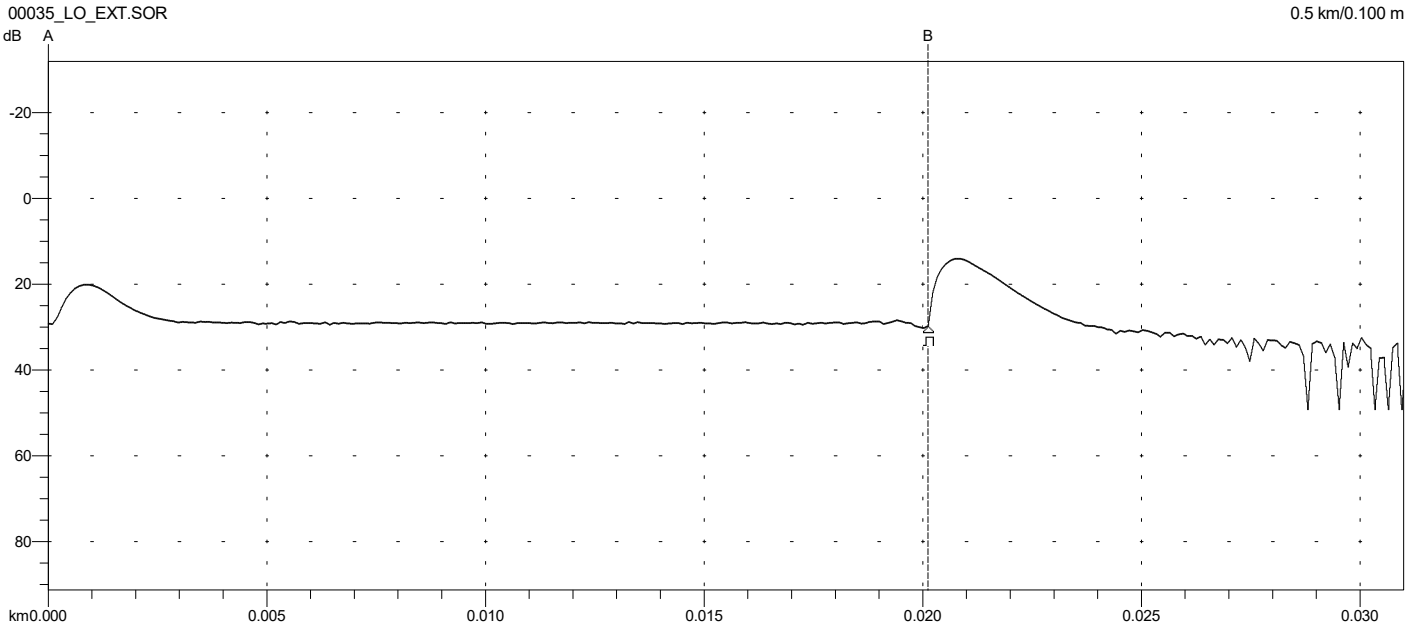

FIBERNET

Anritsu NetWorks/OTDR - Version 5.0.00
Date: 08/10/2023 Time: 08:43 AM

A: 0.0000 km B: 0.0201 km A -> B: 0.0201 km	Index: 1.468200 2-Point Loss: 0.575 dB Reflectance: N/A	[H] 3ns / 0.3m Avg: Fast 12288 /1550 nm/SM

Analysis Results -- 00035_LO_EXT.SOR

Feature #/Type	Location (km)	Event-Event (dB) (dB/Km)	Loss (dB)	Refl (dB)
1/E	0.0201	0.57 28.188	>3.00	>-46.63

Overall (End-to-End) Loss: 0.57 dB

```
Primary Trace: 00035_LO_EXT.SOR
Date: 08/09/23 Range: 0.5 km
Time: 06:52 PM Resolution: 0.100 m
Product Type: MT9085B-05 Pulse Width: 3 ns
Opt. Module: Index: 1.468200
Fiber Type: Singlemode WaveLength: 1550 nm
FAS Thresholds: Horz. Shift: 0.0000 km
Loss: 0.05 dB Vert. Shift: 0.00 dB
Reflectance: -60.00 dB No. Averages: 12288
Fiber Break: 3.00 dB
Backscatter: -81.50 Trace Type: Anr SR4731
Trace Flags: Analysis
ORL: N/A
```

----- Page 1 -----

Language: IT
Cable ID:
Fiber ID: 80
Wavelength: 1550
Org. Loc:
Term. Loc:
Cable Code:
Condition: OT
Operator:
Comment:
Supplier: Anritsu
OTDR Model: MT9085B-055
S/N: 6272566725
Optics Mod:
S/N:
S/W Rev.: 2.03
Other: