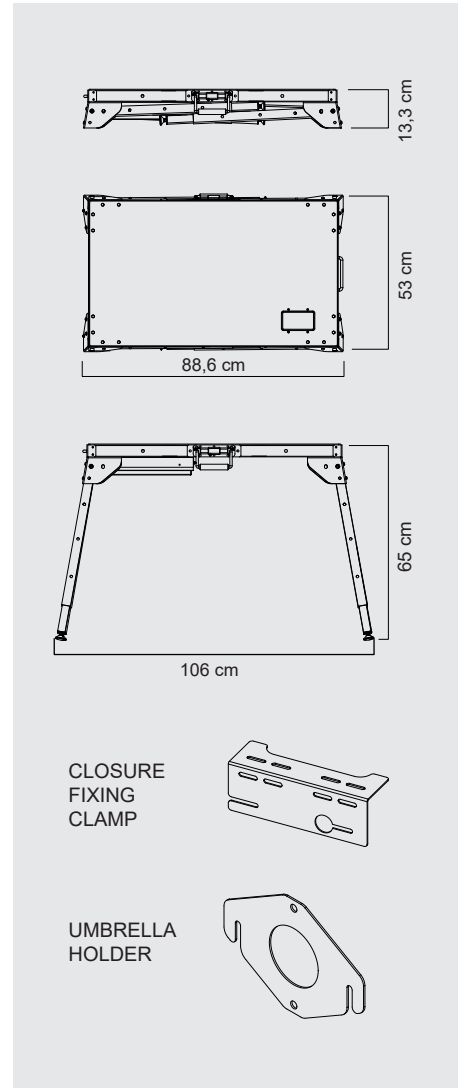

# TECHNICAL SPECIFICATIONS

|                    |                                                          |        |
|--------------------|----------------------------------------------------------|--------|
| MATERIAL           | Steel                                                    |        |
| WORKING SURFACE    | ABS 3mm                                                  |        |
| WIDTH              | 88,6 cm                                                  |        |
| DEPTH              | 53 cm                                                    |        |
| ADJUSTABLE HEIGHTS | 65/77/90 cm                                              |        |
| HEIGHT (CLOSED)    | 13,3 cm                                                  |        |
| WEIGHT             | 14 Kg (without accessories)<br>19 kg (full accessorized) |        |
|                    | Umbrella holder                                          | 0,5 Kg |
|                    | Closure fixing clamp                                     | 0,5 Kg |
|                    | Tools drawer                                             | 2 Kg   |
|                    | Trolley kit                                              | 2 Kg   |